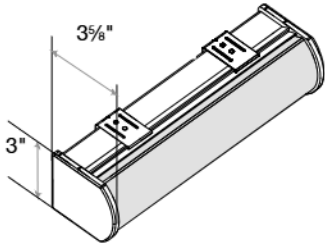

Large Square Cassette Valance
1 1/4" Minimum Inside Mount

Small Round Cassette Valance
1 5/8" Minimum Inside Mount

Medium Round Cassette Valance
1 3/4" Minimum Inside Mount

Large Round Cassette Valance
1 3/4" Minimum Inside Mount