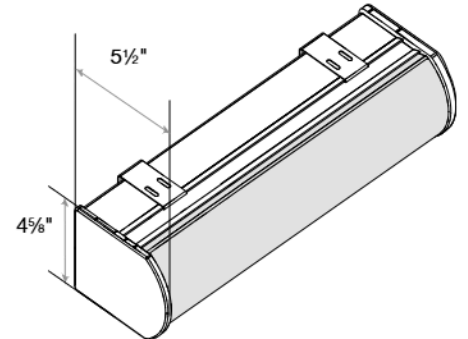

Large/Dual Round Cassette Valance
1 3/4" Minimum Inside Mount