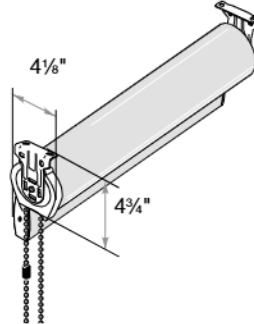

No Valance*
4 1/8" Minimum Inside/Top Mount