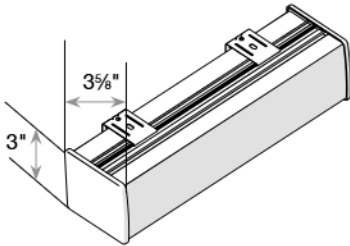

Size Considerations

UltraLite Cordless, UltraLite Dual, and Enclosed Loop UltraLite Dual Lift: Mounting Depth Illustrations

The following diagrams illustrate the mounting depth requirements for shades mounted inside window casements.

Small Square Cassette Valance
1 5/8" Minimum Inside Mount