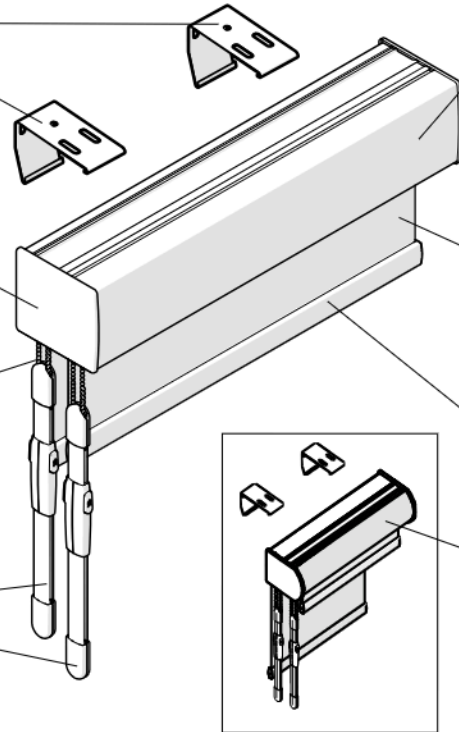

General Information

Enclosed Loop Dual Shade Product Detail (Canada ONLY)

Dual Shade Shown with Square Cassette Valance

Cassette Valance Brackets

- Shade cannot be side mounted
- Hidden snap-in design
- Facilitates easy installation and removal of shade

End Cover for Cassette Valance

- Conceals and coordinates bracket hardware
- Five colors: Black, Brown, Gray, Vanilla, and White
- Color coordination is matched to front shade

Beaded Chains

- Stainless steel chain is available
- Chains can be the same side or opposite sides of front and back shade

Enclosed Loop Cover

- Colors are selectable for front or back shade (white, cream, gray)

Square Cassette Valance (optional)

- Fabric wrapped aluminum square cassette presents a sleek modern design
- Shade is assembled in the aluminum cassette valance, one piece installation with brackets
- Square end caps color coordinated to fabric
- Order Large with Dual Shade

Shade Fabric

- Roller and solar styles ranging from light- and dark-colored solids to beautiful jacquard weaves
- Solar fabric ranges from 1% to 12% openness

Hem Bar

- Front of hem bar—fabric covered
- Back of hem bar—color coordinated to shade fabric

Round Cassette Valance (optional)

- Cassette valance, curved aluminum and fabric wrapped with shade fabric
- Shade is assembled in the aluminum cassette valance, one piece installation with brackets
- End caps color coordinated to fabric
- Order Large with Dual Shade

Dual Shade Shown without Cassette Valance

Dual Shade Bracket

(without cassette valance)

- Side, ceiling, or back mount
- Color coordinated to shade fabric

Bracket Cover

(without cassette valance)

- Conceals and coordinates bracket hardware
- Four colors: Black, Gray, Vanilla, and White
- Color coordination is matched to front shade

Beaded Chains

- Stainless steel chain is available
- Chains can be the same side or opposite sides of front and back shade