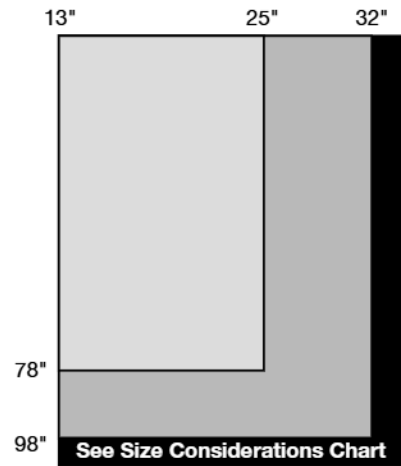

Oeko-Tex is a registered trademark of the Oeko-Tex Association.

Size Considerations

Maximum Shade Size

Cordless Lift Shade Maximum Size

If Shade Width Is at Least (inches)	Maximum Height of Shade (inches)
13 but less than or equal to 19	60
19½ but less than or equal to 24	78
24½ but less than or equal to 31	98
For shades greater than 31", see size considerations charts	

Smart Pull Lift Shade Maximum Size

If Shade Width Is at Least (inches)	Maximum Height of Shade (inches)
13 but less than or equal to 25	78
25½ but less than or equal to 32	98
For shades greater than 32", see size considerations charts	