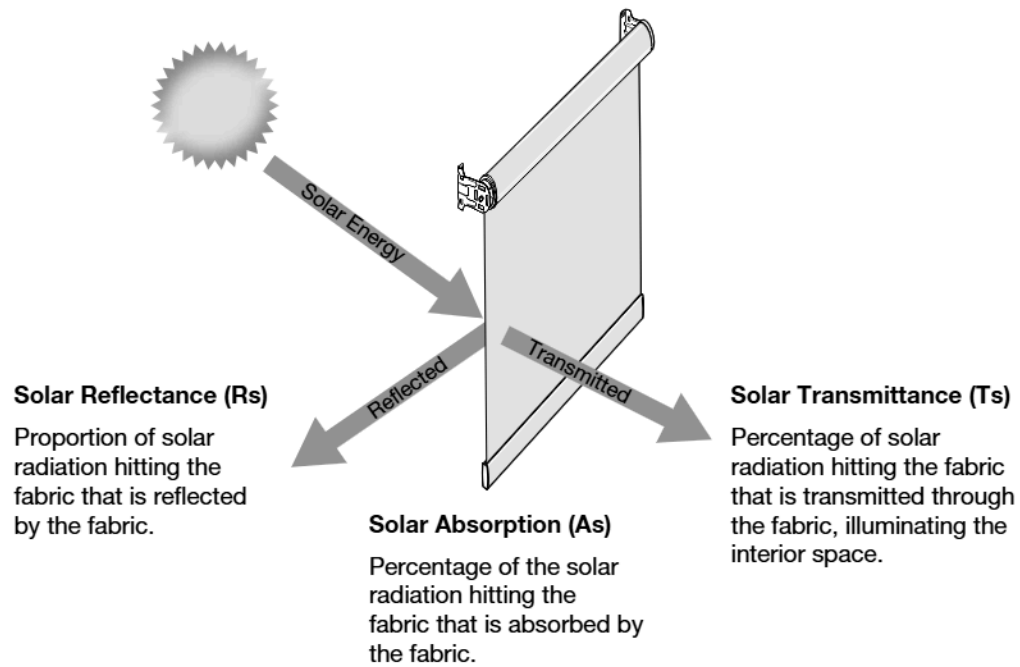

Features

Solar Shade Fabrics

Maintain an Outward View

- Filter and diffuse light while maintaining an outward view
- In general, the higher the openness factor and darker the fabric, the clearer the view

Manage Glare

- Minimize glare on televisions and home office computers
- The darker the fabric color, the better the glare control and the better the view to the outside

Block Damaging UV Rays

- The amount of UV ray blockage is the inverse of a fabric's openness factor (e.g., a fabric with 10% openness blocks 90% of UV rays)
- Protect your furniture, carpets, artwork, etc., from fading due to harmful UV rays

Reduce the Temperature

- Fabrics reduce heat transmittance, keeping rooms cooler and increasing the comfort level in the home
- The lighter the fabric color, the better the temperature control

NOTE: Solar shades do not offer nighttime privacy; lighted interiors allow inward visibility. If complete privacy is desired, a Dual Shade or secondary treatment is necessary.

Solar Optical Properties

When solar radiation reaches the shading fabric it is either reflected, absorbed, or transmitted. The sum of these values equals 100% of the solar energy hitting the fabric.