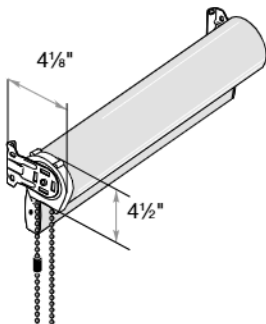

No Valance*
3/4" Minimum Inside/Side Mount