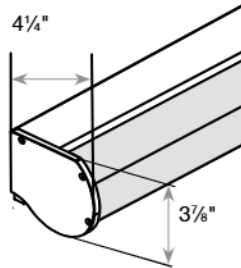

*Largest possible measurement given will vary per fabric and window dimensions.

Cordless & Smart Pull Lift: Mounting Depth Illustrations

Small Cassette Valance
1 1/2" Minimum Inside Mount

Medium Cassette Valance
1 3/4" Minimum Inside Mount