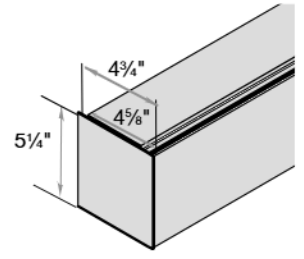

Flat Valance
2 15/16" Minimum Inside Mount
(return can be trimmed)

*Largest possible measurement given will vary per fabric and window dimensions.