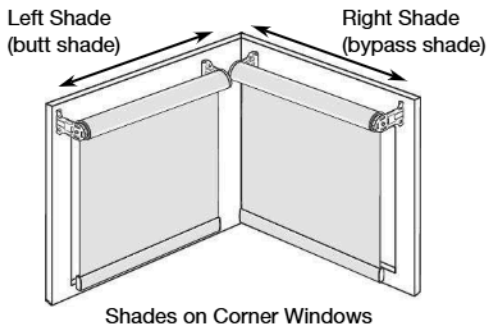

Options

Corner Windows

- **No charge**
- Made as individual shades
- Each shade has its own control; we recommend opposite corners
- Indicate for each shade whether left or right, and butt or bypass
- Bypass shade is mounted into the corner; butt shade is butted to the other shade
- Manufacturer takes appropriate deductions for proper fit; **DO NOT** order as a corner shade if you do not want manufacturer to take deductions
- Valances create larger gap between shades
- Not available with side channels