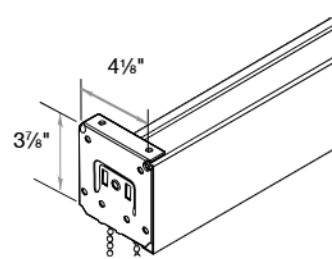

4" Fascia
3 3/4" Minimum Inside/Top Mount
1 1/2" Minimum Inside/Side Mount