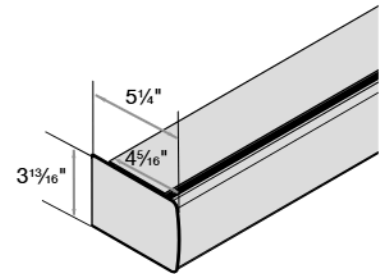

Contour Valance
3 1/2" Minimum Inside Mount
(return can be trimmed)