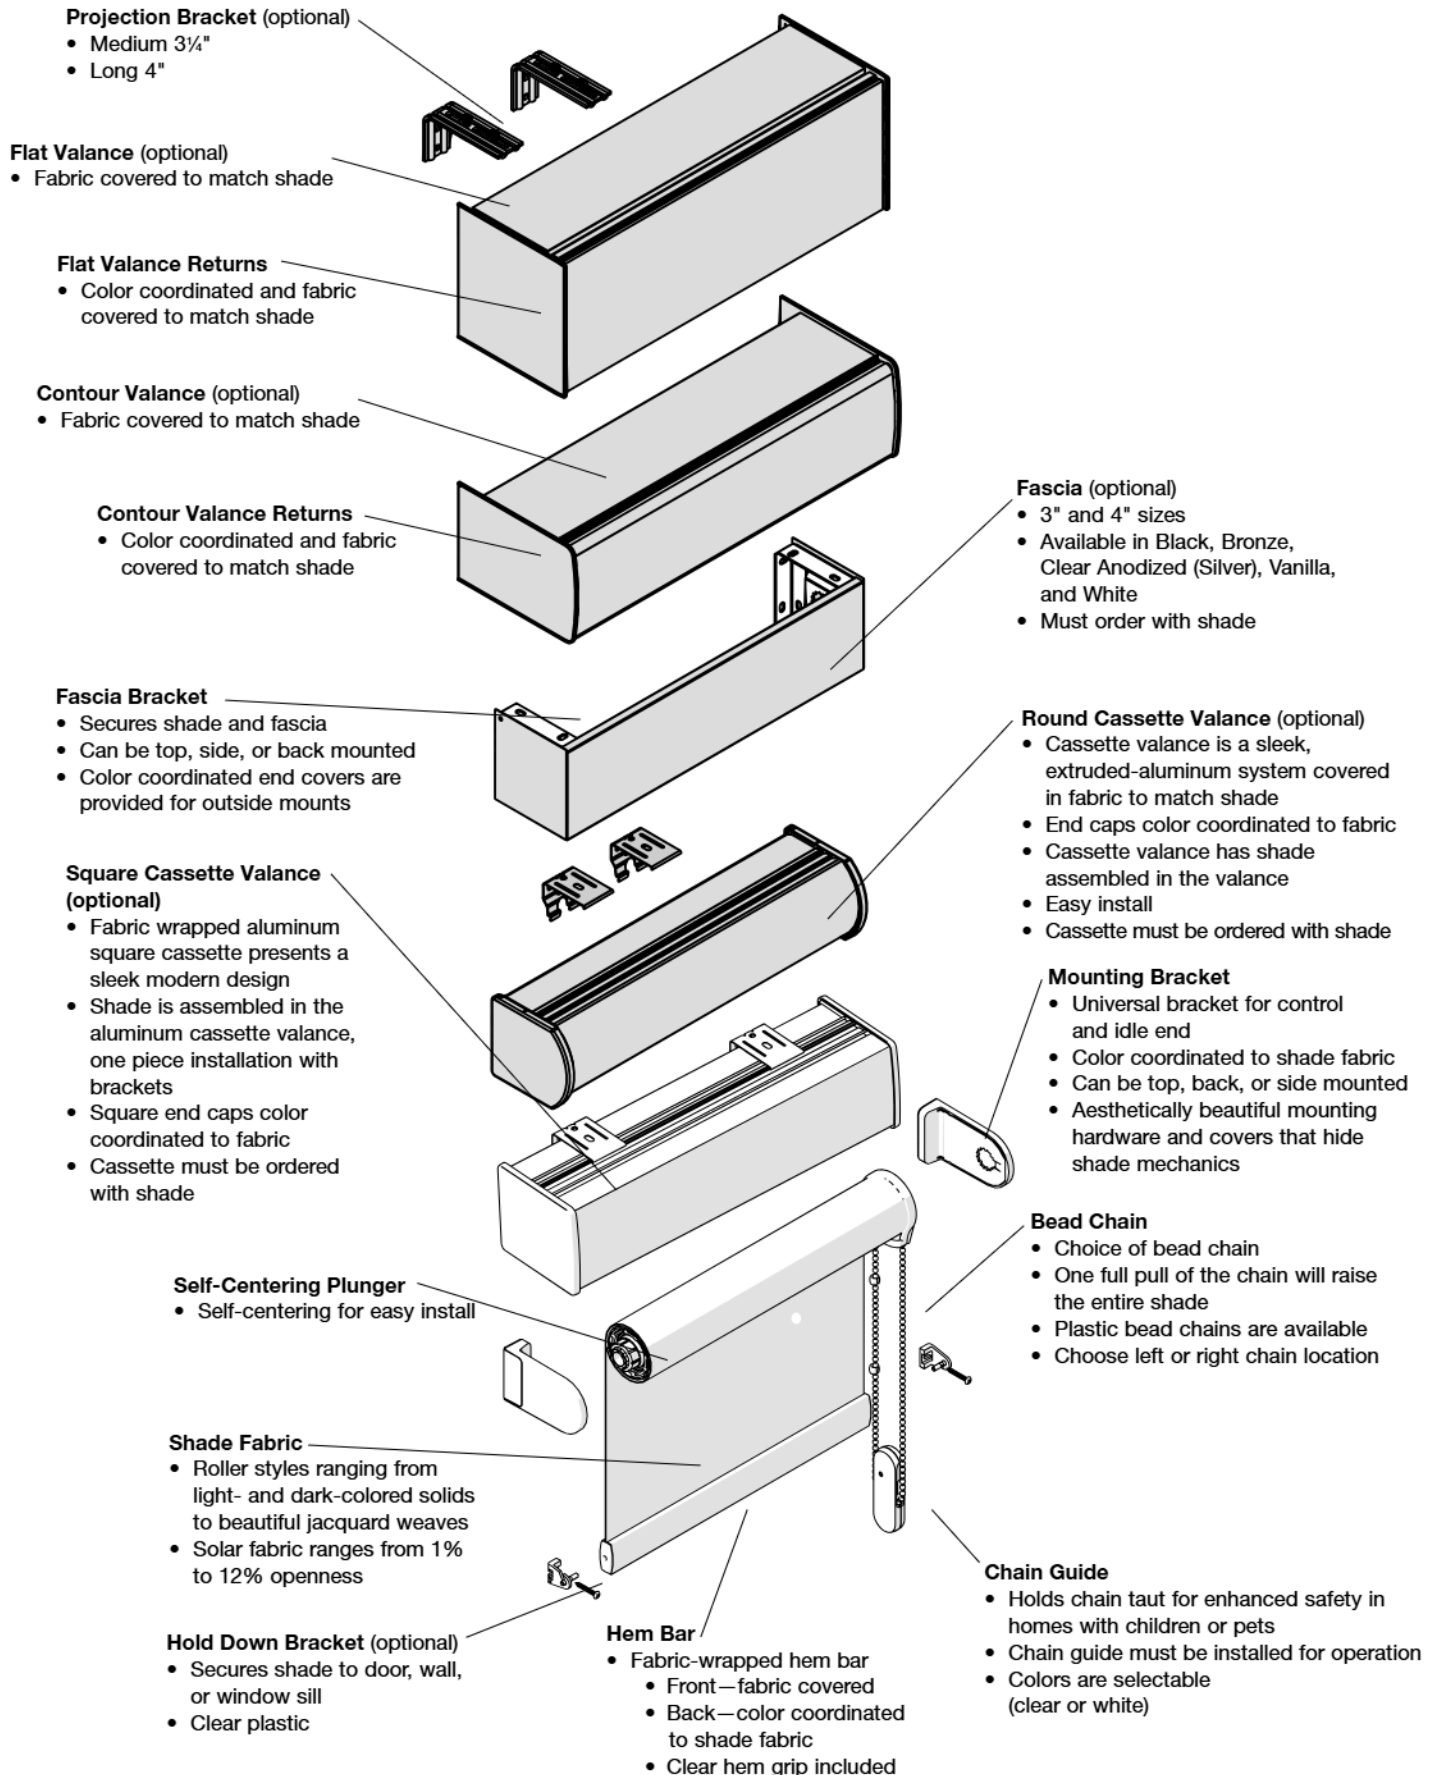

General Information

UltraLite Dual Lift Shade Product Detail (U.S. ONLY)