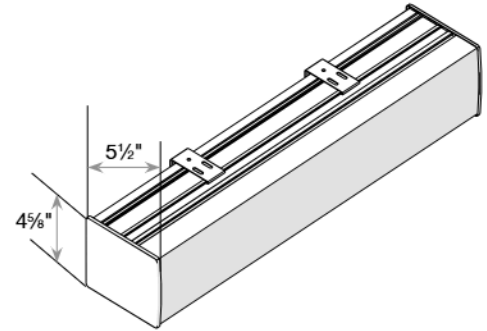

Large Square Cassette Valance
1 1/4" Minimum Inside Mount