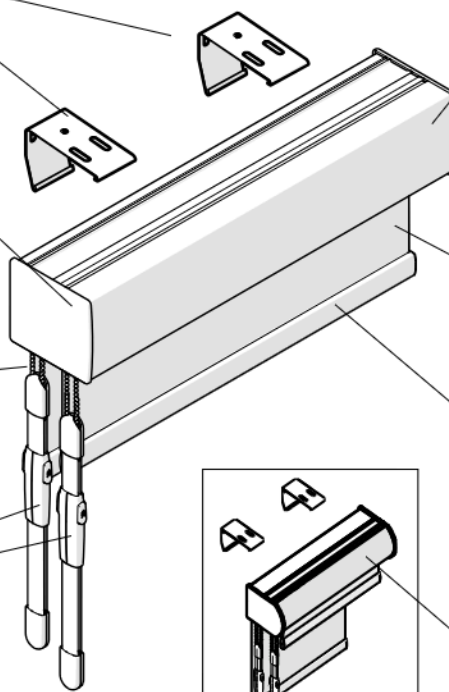

Square Cassette Valance (optional)

- Fabric wrapped aluminum square cassette presents a sleek modern design
- Shade is assembled in the aluminum cassette valance, one piece installation with brackets
- Square end caps color coordinated to fabric
- Order Large with Dual Shade