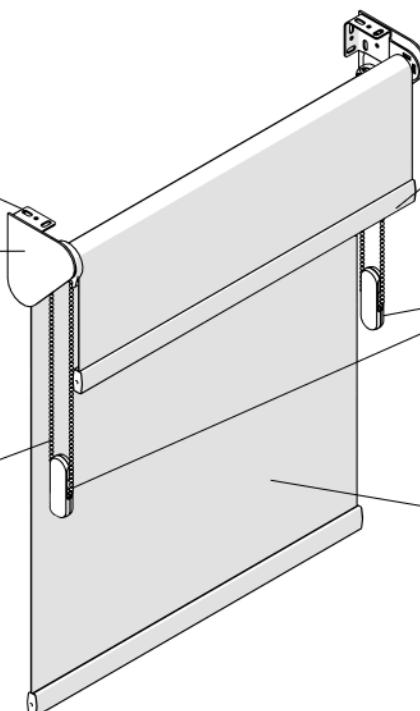

Hem Bar

- Front of hem bar—fabric covered
- Back of hem bar—color coordinated to shade fabric

Chain Guide

- Holds chain taut for enhanced safety in homes with children or pets
- Chain guide must be installed for operation
- Colors are selectable (clear or white)

Shade Fabric

- Roller and solar styles ranging from light and dark colored solids to beautiful jacquard weaves
- Solar fabric ranges from 1% to 12% openness