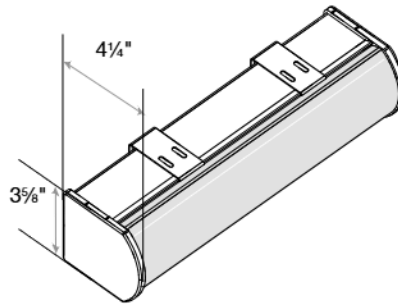

Large Square Cassette Valance
1 1/4" Minimum Inside Mount

Small Round Cassette Valance
1 5/8" Minimum Inside Mount

Medium Round Cassette Valance
1 3/4" Minimum Inside Mount

Large Round Cassette Valance
1 3/4" Minimum Inside Mount