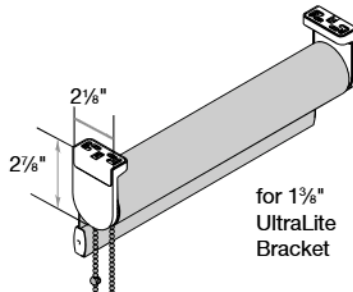

No Valance*
Minimum Inside/Top Mount is
equal to 1/2 the roll diameter, plus 1 1/2"