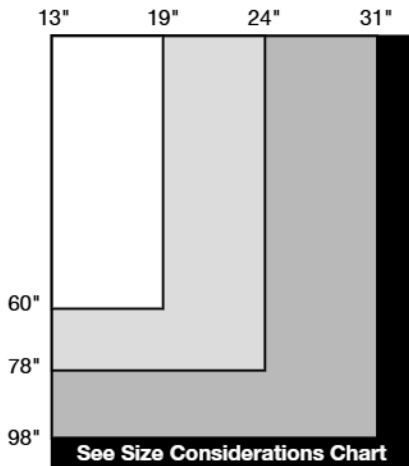

Oeko-Tex is a registered trademark of the Oeko-Tex Association.

Size Considerations

Maximum Shade Size

Cordless Lift Shade Maximum Size

If Shade Width Is at Least (inches)	Maximum Height of Shade (inches)
13 but less than or equal to 19	60
19½ but less than or equal to 24	78
24½ but less than or equal to 31	98
For shades greater than 31", see size considerations charts	

Smart Pull Lift Shade Maximum Size

If Shade Width Is at Least (inches)	Maximum Height of Shade (inches)
13 but less than or equal to 25	78
25½ but less than or equal to 32	98
For shades greater than 32", see size considerations charts	