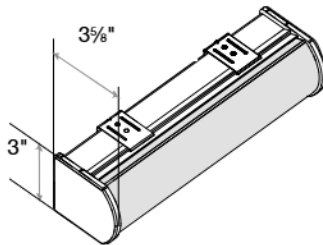

Small Square Cassette Valance
1 3/8" Minimum Inside Mount

Medium Square Cassette Valance
1 3/4" Minimum Inside Mount

Large Square Cassette Valance
1 3/4" Minimum Inside Mount

Small Round Cassette Valance
1 3/8" Minimum Inside Mount