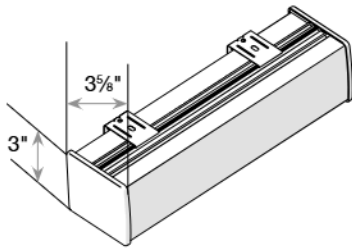

Size Considerations

Continuous Loop Lift, Enclosed Loop Lift, Motorized Lift, Dual Shade, and Enclosed Loop Dual Shade: Mounting Depth Illustrations

The following diagrams illustrate the mounting depth requirements for shades mounted inside window casements.

Small Square Cassette Valance
1 3/8" Minimum Inside Mount