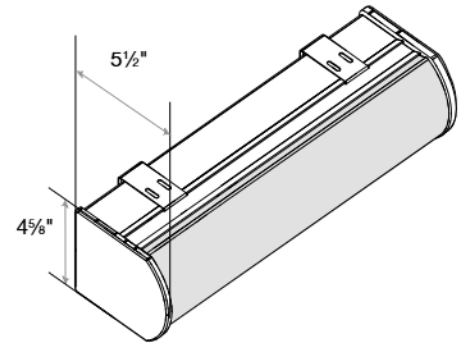

Large Square Cassette Valance
1 1/4" Minimum Inside Mount

Small Round Cassette Valance
1 5/8" Minimum Inside Mount

Medium Round Cassette Valance
1 3/4" Minimum Inside Mount

Large Round Cassette Valance
1 3/4" Minimum Inside Mount