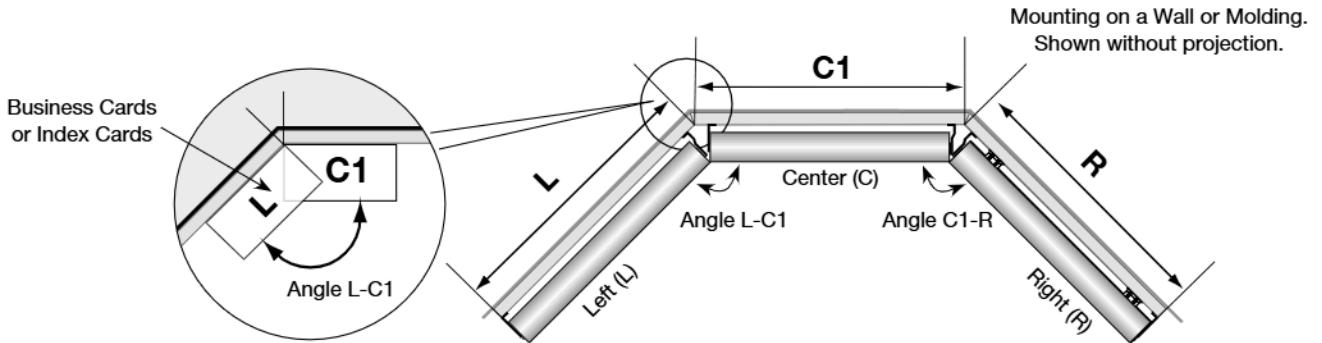

Measuring Information: Three-Sided Bay Window

Measure:

L and R: Width of each side window from the corners on the mounting surface to the point you would like to cover.

C1: Width of the center window on the mounting surface from corner to corner.

Angle L-C1: Angle between the (L) and (C1) windows.
Angle C1-R: Angle between the (C1) and (R) windows.
Projection: If needed: The depth of the trim or molding the shade will be mounted above.