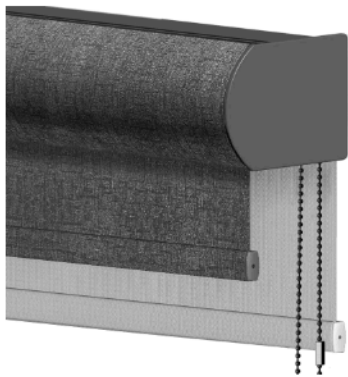

Options

Dual Shades

Dual Shade with Large Cassette Valance
NOTE: Enclosed Loop Cover is not pictured