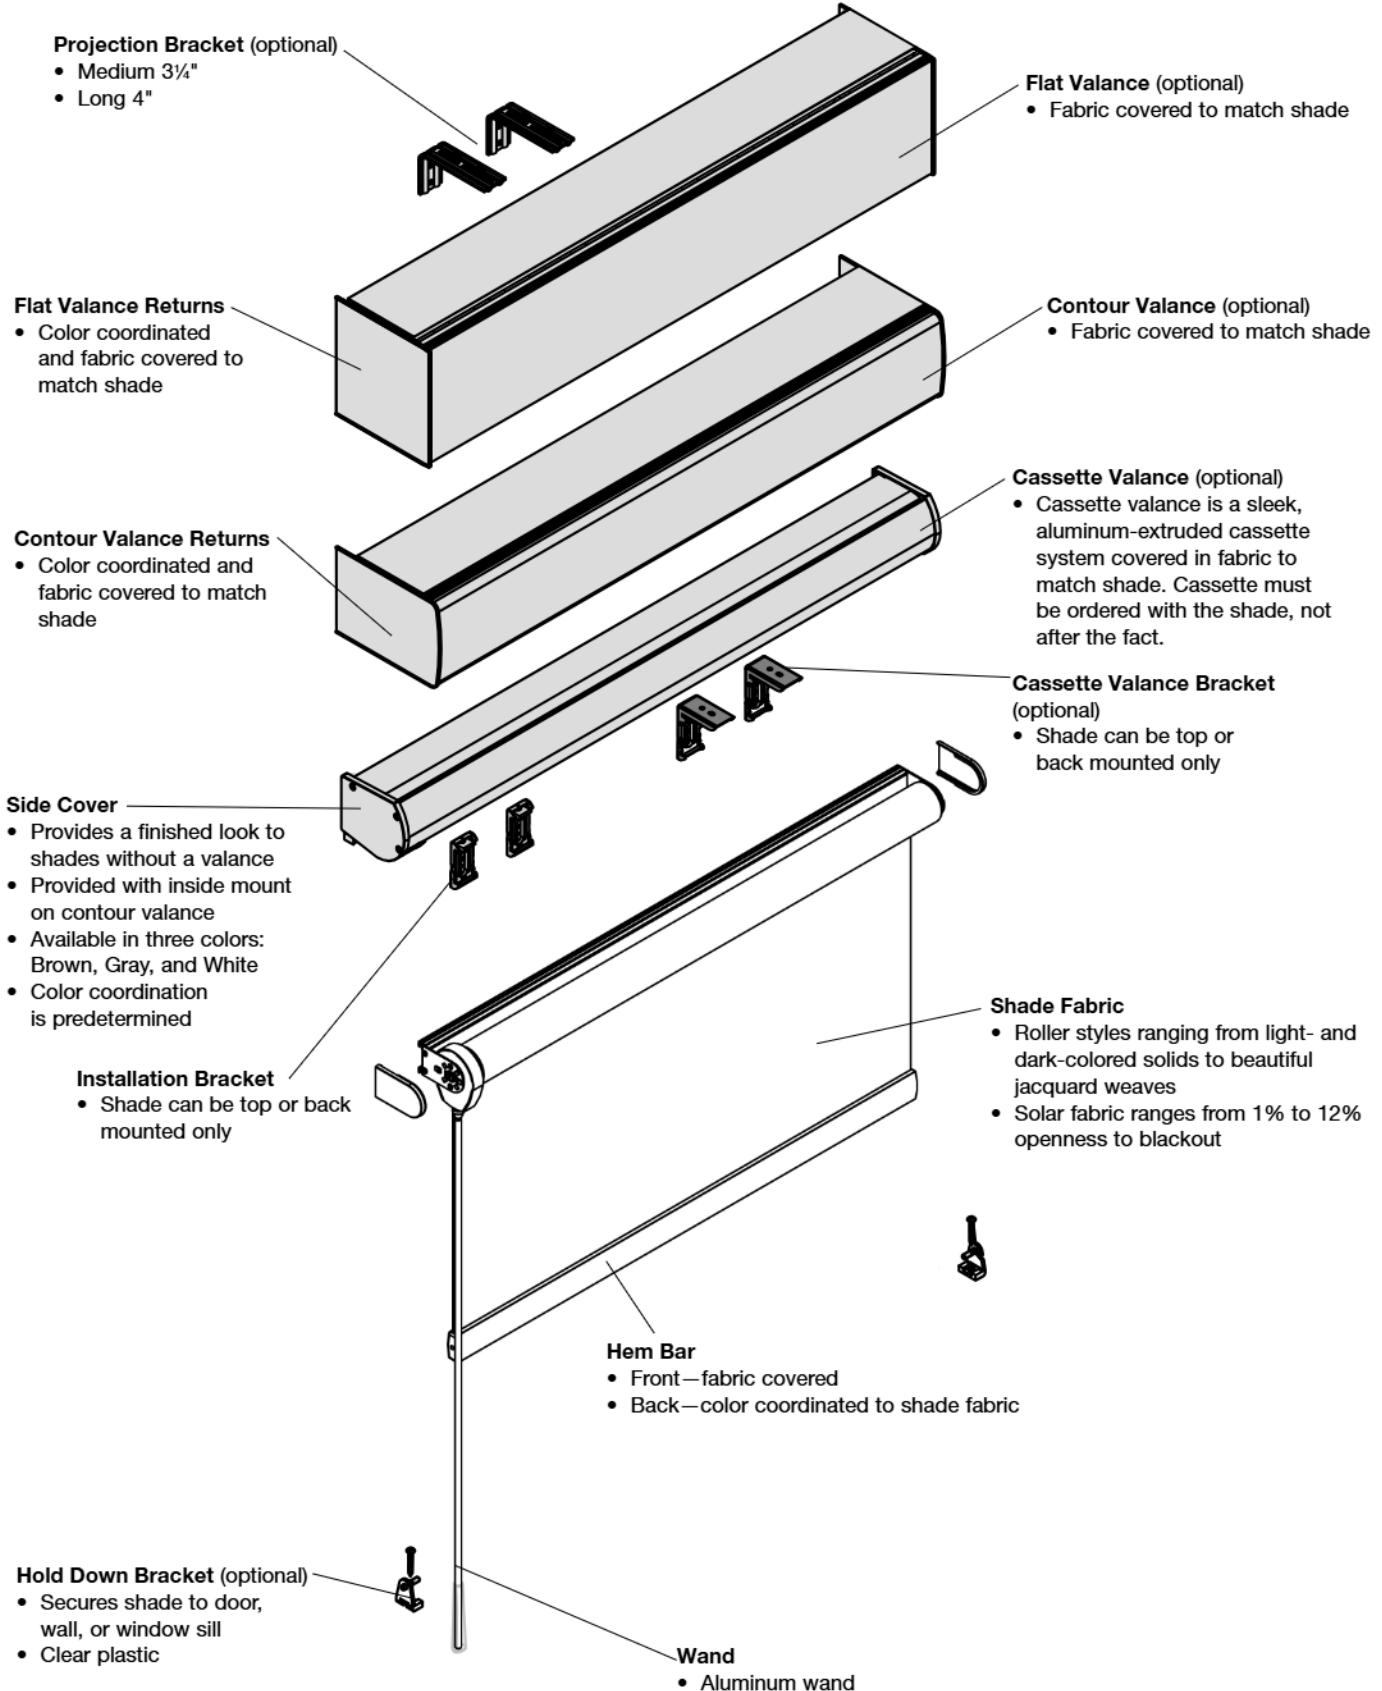

General Information

Smart Pull Lift Shade Product Detail