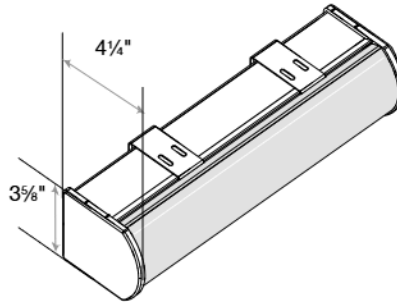

Small Square Cassette Valance
1 3/8" Minimum Inside Mount

Medium Square Cassette Valance
1 3/4" Minimum Inside Mount

Large Square Cassette Valance
1 3/4" Minimum Inside Mount

Small Round Cassette Valance
1 3/8" Minimum Inside Mount