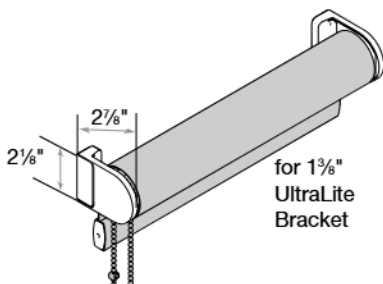

No Valance*
3/4" Minimum Inside/Side Mount