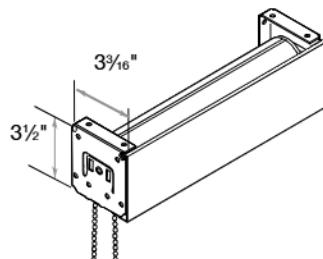

3" Fascia
2 3/4" Minimum Inside/Top Mount
3/4" Minimum Inside/Side Mount