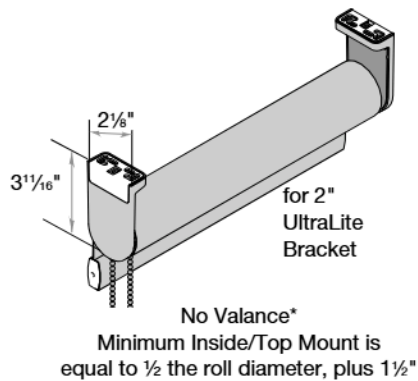

Size Considerations

UltraLite Cordless, UltraLite Dual, and Enclosed Loop UltraLite Dual Lift: Mounting Depth Illustrations (continued)

The following diagrams illustrate the mounting depth requirements for shades mounted inside window casements.

*Largest possible measurement given will vary per fabric and window dimensions.