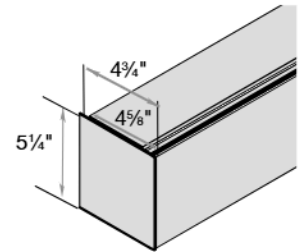

Flat Valance
2 15/16" Minimum Inside Mount
(return can be trimmed)

*Largest possible measurement given will vary per fabric and window dimensions.