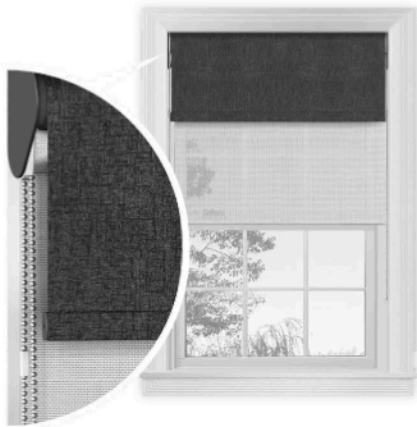

Options

Dual Shades

Dual Shade with Large Cassette Valance
NOTE: Enclosed Loop Cover is not pictured