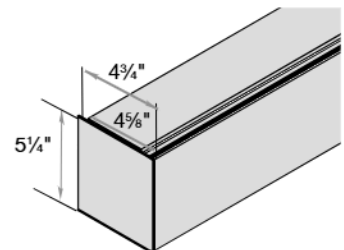

Flat Valance
2 15/16" Minimum Inside Mount
(return can be trimmed)