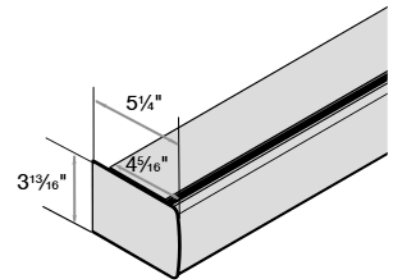

Medium Round Cassette Valance
1 3/4" Minimum Inside Mount

Large/Dual Round Cassette Valance
1 3/4" Minimum Inside Mount

No Valance*
3/4" Minimum Inside/Side Mount

No Valance*
4 1/8" Minimum Inside/Top Mount