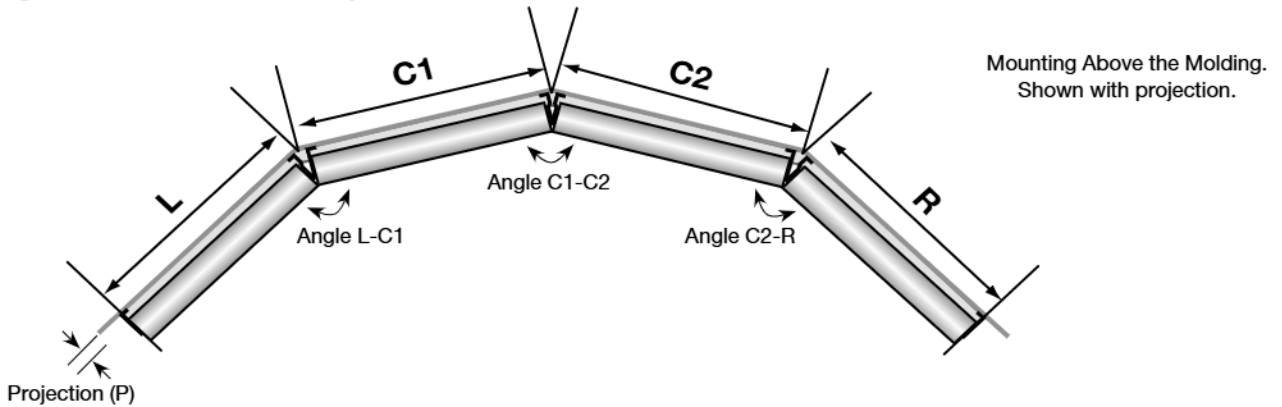

Measuring Information: Four-Sided Bay Window

Measure:

L and R: Width of each side window from the corners on the mounting surface to the point you would like to cover.

C1, C2: Width of each center window on the mounting surface from corner to corner.

Angle L-C1: Angle between the (L) and (C1) windows.
Angle C1-C2: Angle between the (C1) and (C2) windows.
Angle C2-R: Angle between the (C2) and (R) windows.
Projection (P): If needed: The depth of the trim or molding the shade will be mounted above.

NOTE: The projection (P) distance is needed to correctly calculate deductions for installations where the shades will use shims or projection brackets to clear trim or molding. All projection distances must match for correct deductions to be calculated. For additional windows on bays with up to five sides, continue with number progression for center shade sizes (C1, C2, C3...) and angles (angle C1-C2, angle C2-C3...) as needed. Measure each bay angle using a protractor or angle finder or use two business cards in each bay corner as illustrated above, trace on paper, and fax to customer service. The angle to use between adjacent center bay windows along a straight section of wall is 180° (degrees).