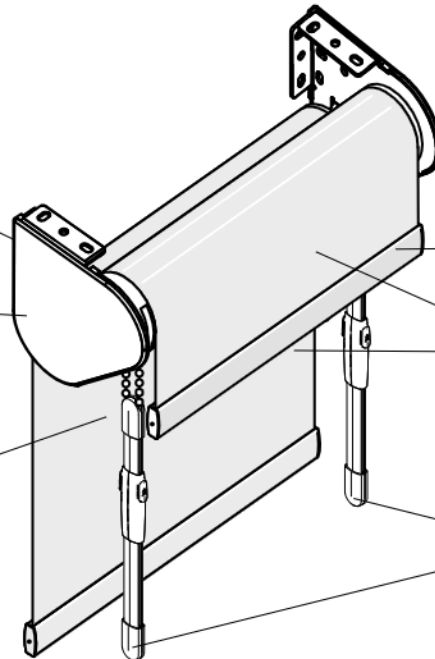

Hem Bar

- Front of hem bar—fabric covered
- Back of hem bar—color coordinated to shade fabric

Shade Fabric

- Roller and solar styles ranging from light and dark colored solids to beautiful jacquard weaves
- Solar fabric ranges from 1% to 12% openness

Enclosed Loop Cover

- Colors are selectable for front or back shade (white, cream, gray)

Control Lengths for Enclosed Loop Cover

Finished Shade Height (inches)	Enclosed Loop Cover Length (inches)
up to 36	18
36½ - 48	24
48½ - 60	36
61½ - 72	48

Finished Shade Height (inches)	Enclosed Loop Cover Length (inches)
72½ - 84	60
84½ - 96	72
96½ - 108	84
108½ - 120	96
120½ - 144	108

NOTE: Enclosed Loop Cover length in relation to the final shade length will vary between +/- 3 to 6 in. based on size of shade.