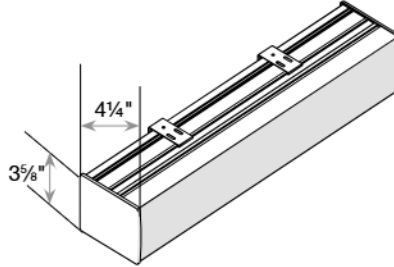

Medium Square Cassette Valance
1 3/4" Minimum Inside Mount