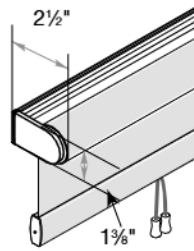

*Largest possible measurement given will vary per fabric and window dimensions.

Cordless & Smart Pull Lift: Mounting Depth Illustrations

Small Cassette Valance
1 1/2" Minimum Inside Mount

Medium Cassette Valance
1 3/4" Minimum Inside Mount