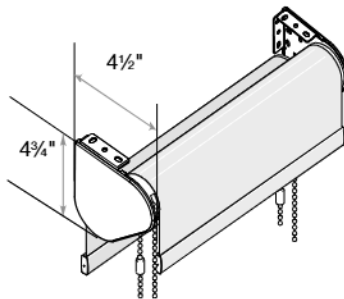

Dual Shade—No Cassette Valance
2" Minimum Inside/Top Mount
3/4" Minimum Inside/Side Mount