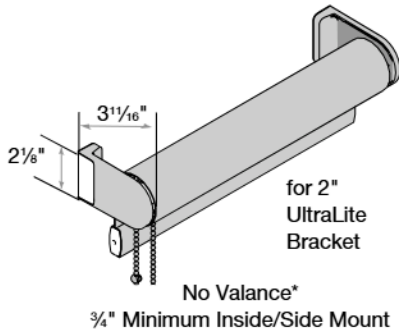

Size Considerations

UltraLite Cordless, UltraLite Dual, and Enclosed Loop UltraLite Dual Lift: Mounting Depth Illustrations (continued)

The following diagrams illustrate the mounting depth requirements for shades mounted inside window casements.

*Largest possible measurement given will vary per fabric and window dimensions.