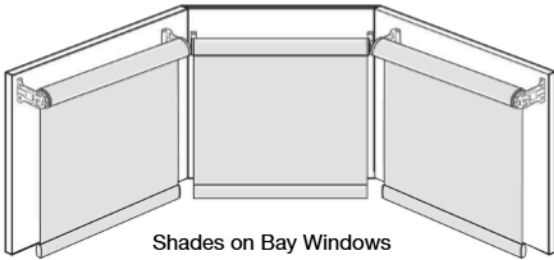

Options

Bay Windows

- No charge
- Made as individual shades
- Each section will have its own control
- Manufacturer will take appropriate deductions for proper fit; DO NOT order as a bay window shade if you do not want manufacturer to take deductions
- Not available with side channels
- Valances will create a larger gap between shades