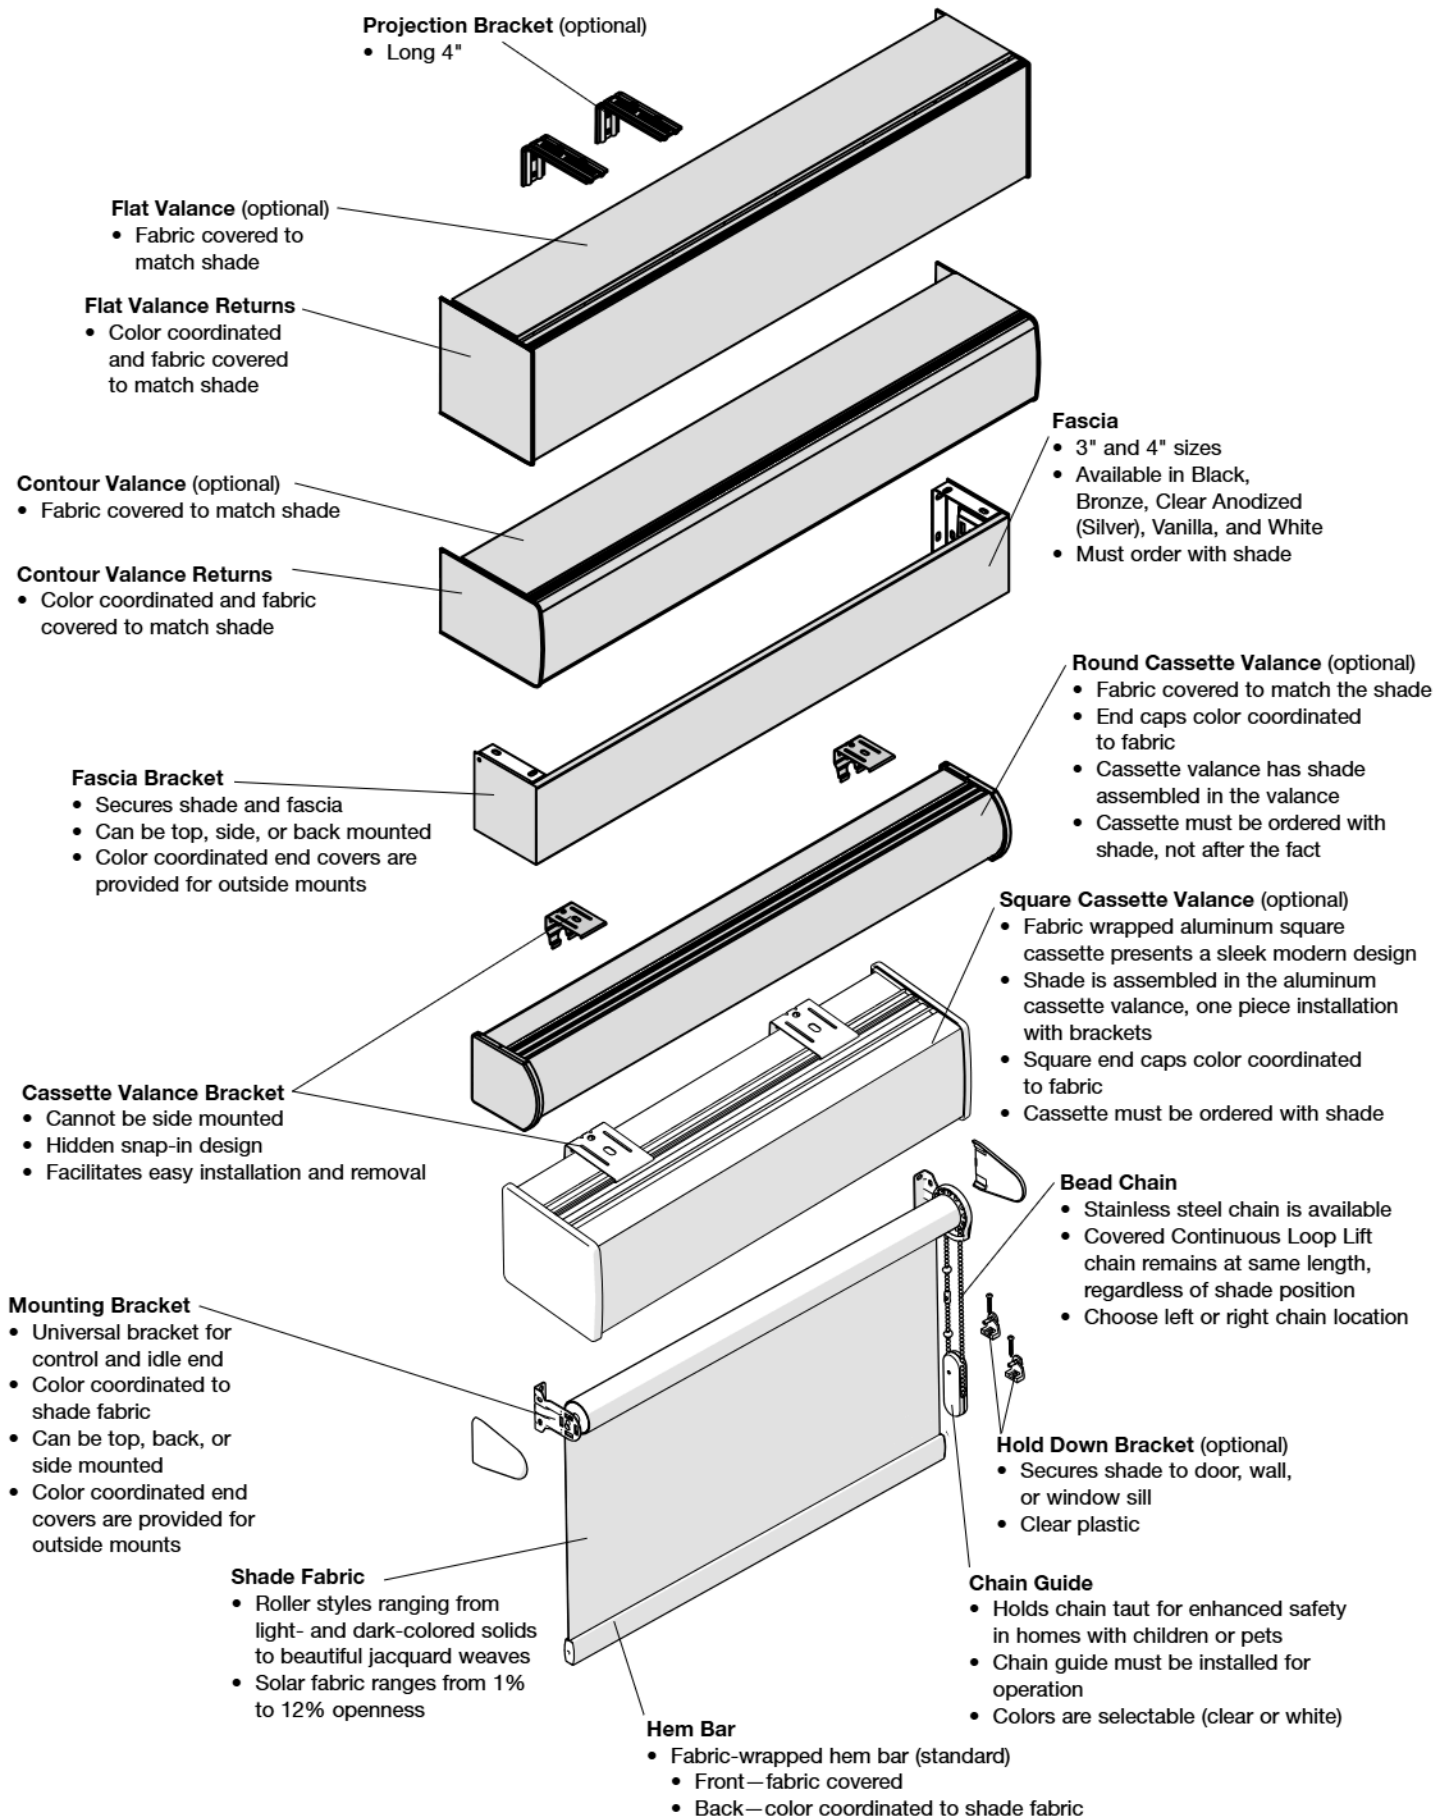

General Information

Continuous Loop Lift Shade Product Detail (U.S. ONLY)