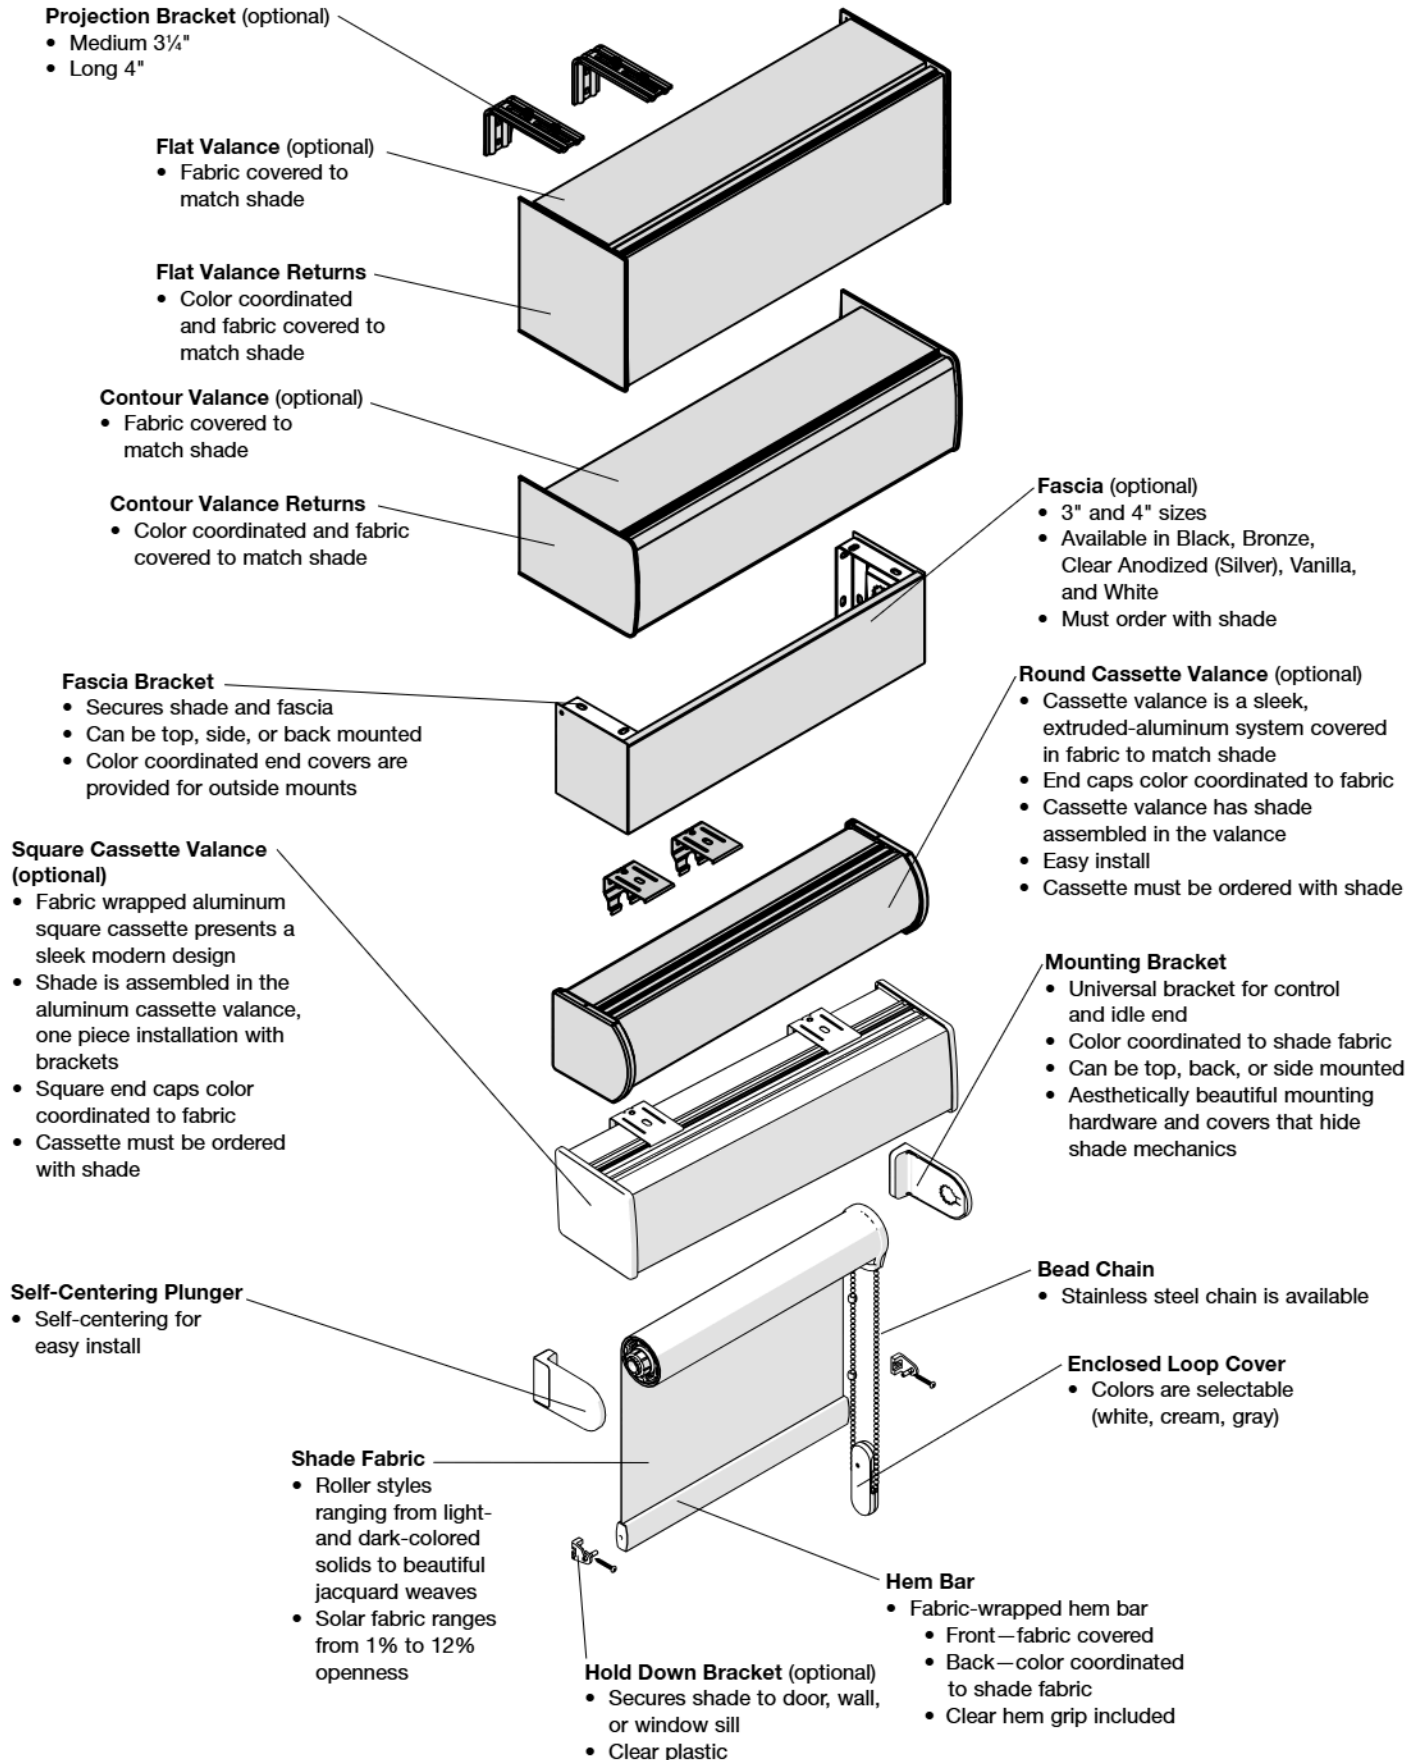

General Information

Enclosed Loop UltraLite Dual Lift Shade Product Detail (Canada ONLY)