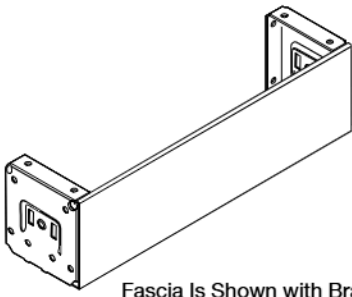

Options

Fascia

Fascia Is Shown with Brackets

- For surcharge, see price charts
- Aluminum-extruded fascia is available in 3" and 4"
- Notchless fascia available (not available with SL30 clutch)
- Not available with Smart Pull Lift, Cordless Lift, Dual Shades, and continuous fascia (one fascia for multiple shades)
- Color coordinated end covers are provided for outside mount
- Projection brackets are not available

Fascia Colors

Black	939
Bronze	876
Clear Anodized	875
Vanilla	970
White	871

NOTE: Fascia must be ordered at the same time as the shade.

Commercial Solutions

- Manual coupled shades
  - Available with all fabrics that can be seamed except Prodigy and Whitehall
- Motorized coupled shades
  - Available with low voltage RTS motors
  - Available up to 144"
  - Available up to three bands
- Pockets

Please contact your customer service representative for additional information and ordering.

Component Upgrade

- Accommodating larger windows: clutch and tube can be upgraded for uniform appearance
  - Clutch upgrade .....see price charts
  - Tube upgrade.....see price charts
- Components that can be specified for color include:
  - Fabric-wrapped hem bar .....White, Bronze, Anodized
  - Clutch color .....Black, Brown, Gray, Vanilla, and White
  - Square cassette and round cassette end cap color for UltraLite Cordless Lift, UltraLite Dual Lift, Enclosed Loop UltraLite Dual Lift, Enclosed Loop Lift, and Motorized Lift .....Black, Brown, Gray, Vanilla, and White
  - Cassette end cap color for Cordless Lift and Smart Pull Lift .....Gray, White, Brown
  - Cassette and hem bar end cap color .....Black, Brown, Gray, Vanilla, and White
  - Enclosed Loop Cover.....White, Cream, and Gray

Clutches and tubes are determined by width, height, fabric, and overall shade weight. The chart below is a general guideline for when the various clutches and tubes are used. Certain applications may require the tube diameter to match in a room or the shades to have a different clutch.

For specific clutch, tube, and SA = Spring Assist SL10, SL15, SL20, SL30 = 1.25, 1.5, 2, 2.5 = Tube Clutch
on the order, please contact customer service.