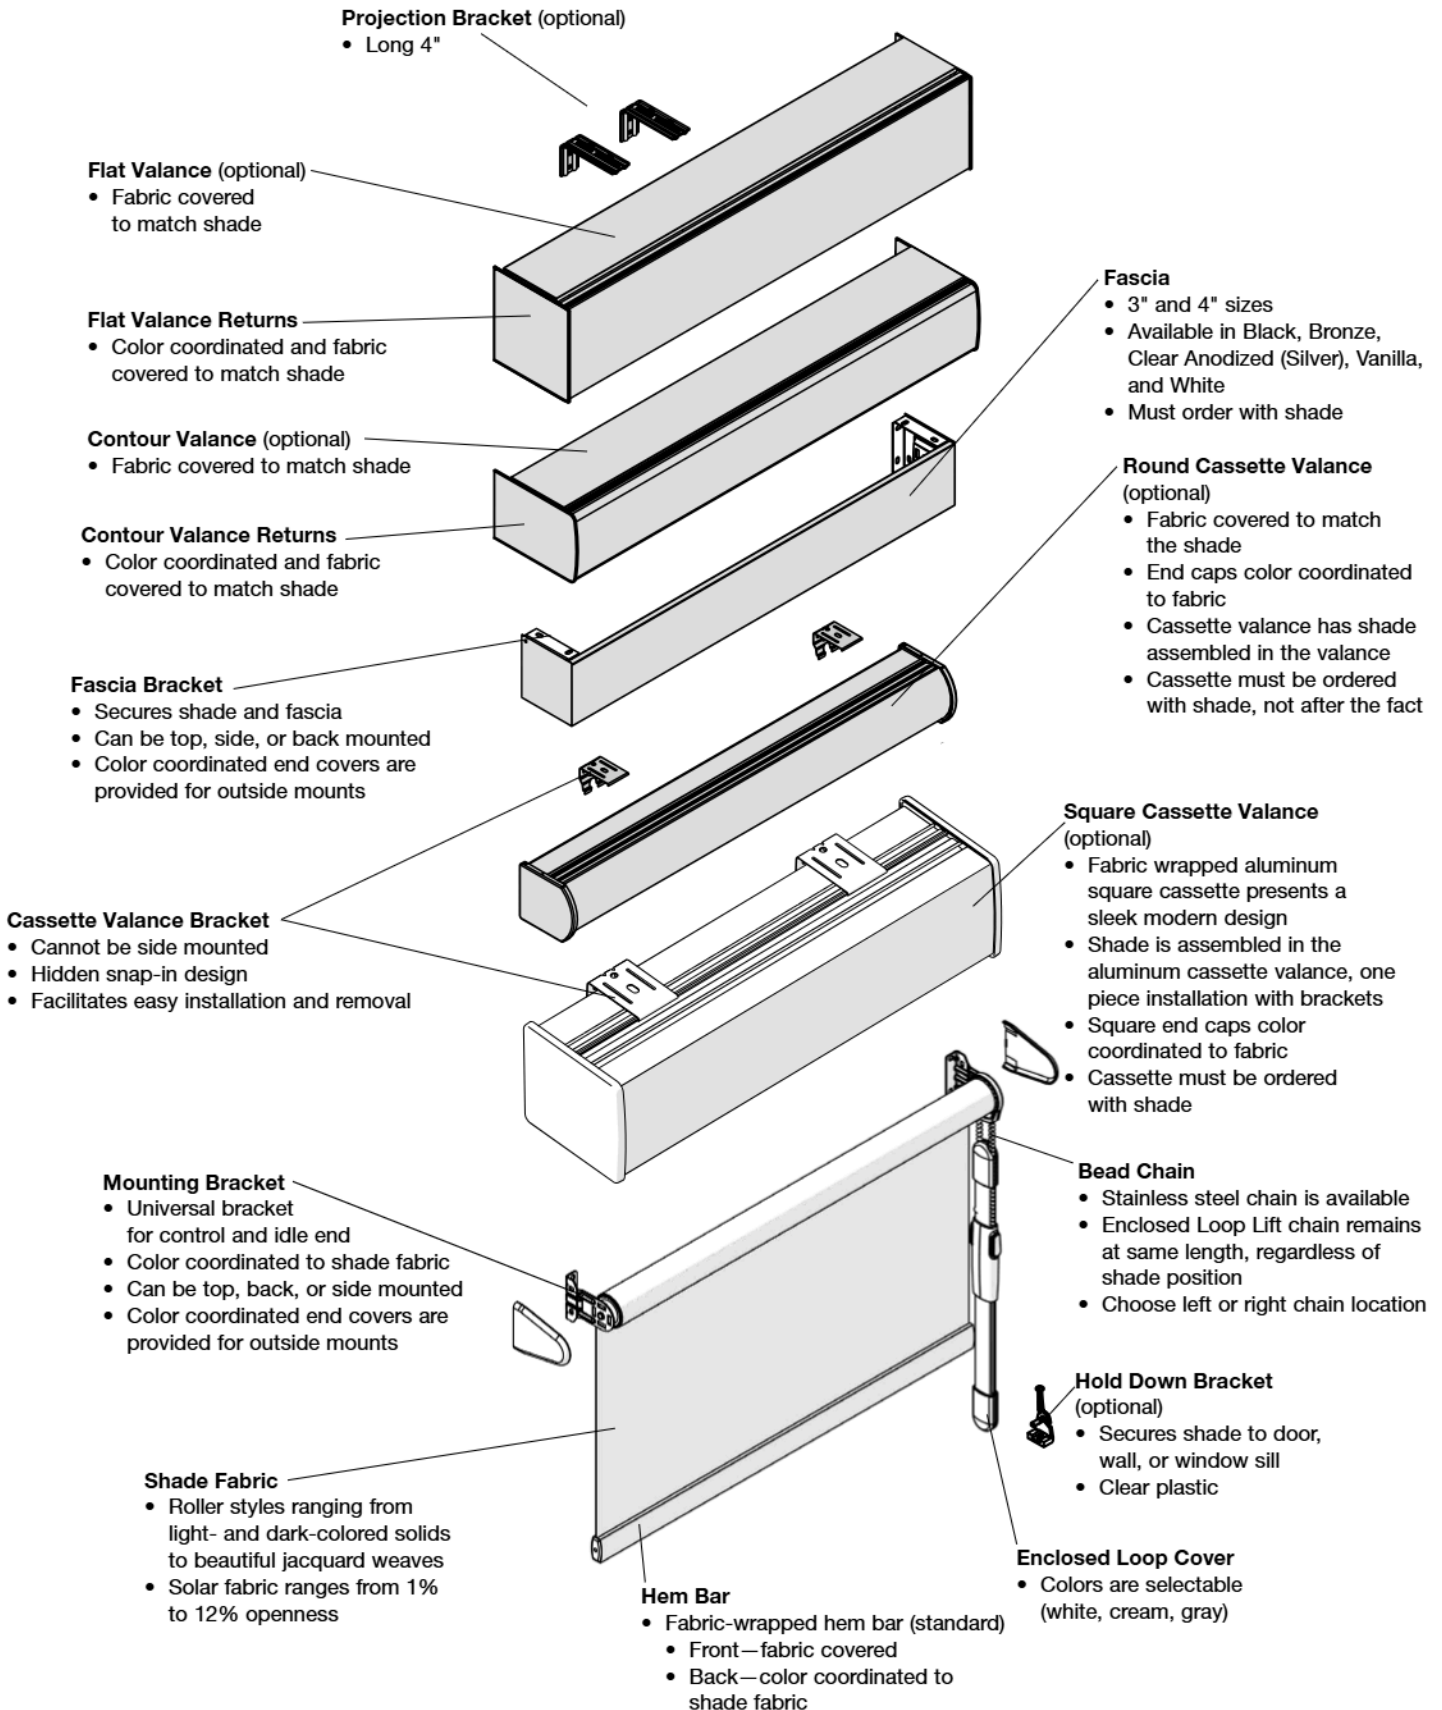

General Information

Enclosed Loop Lift Shade Product Detail (Canada ONLY)