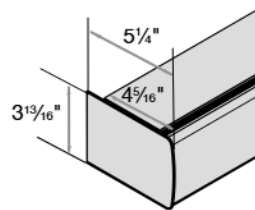

Contour Valance
3 1/2" Minimum Inside Mount
(return can be trimmed)