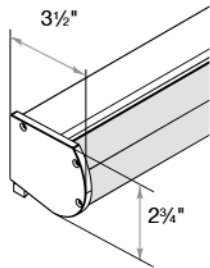

Cordless & Smart Pull Lift: Mounting Depth Illustrations

Small Cassette Valance
1 1/2" Minimum Inside Mount