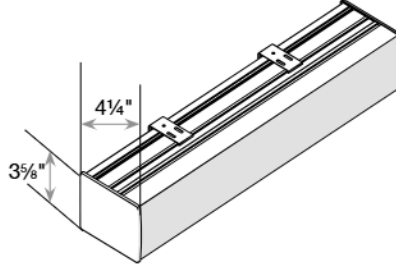

Medium Square Cassette Valance
1 3/4" Minimum Inside Mount